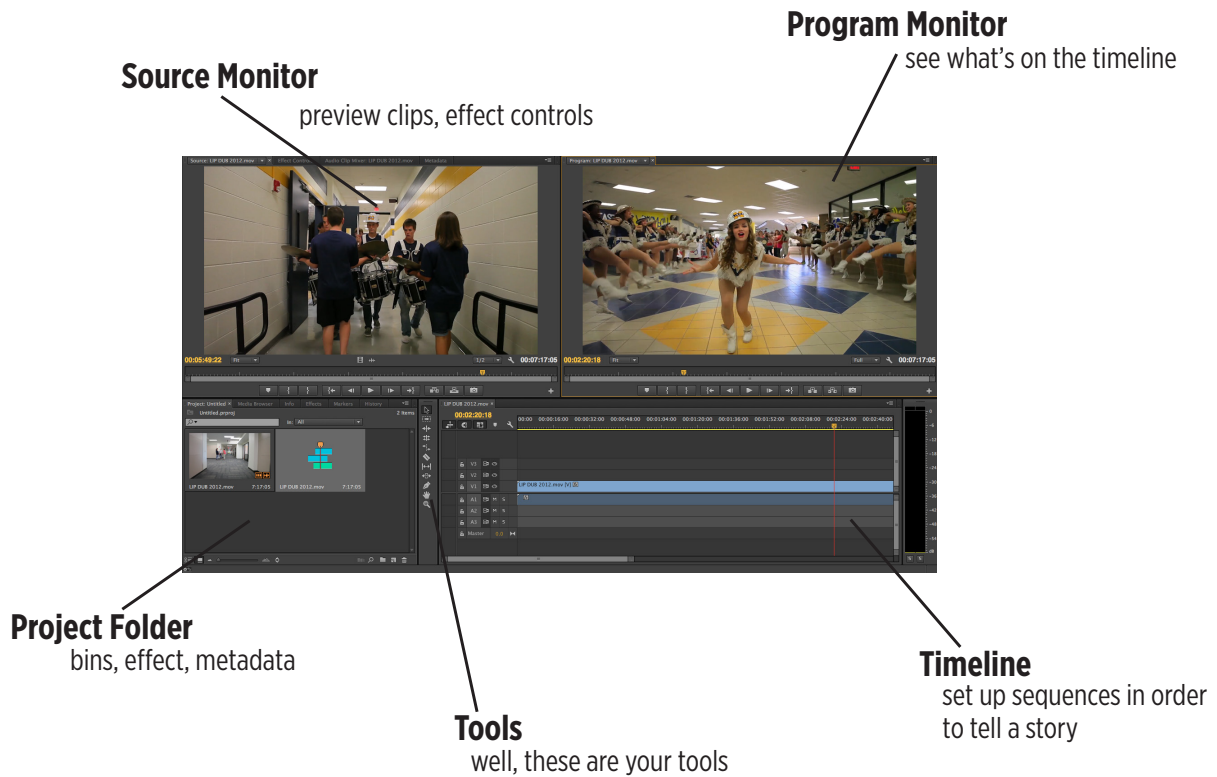

Adobe Premiere CC

Cheat Sheet

Quick Keys

for Mac computers

Cntrl I - Import
Cntrl M - Export Media
Cmd Z - Undo
Cmd X - Cut
Cmd C - Copy
Cmd V - Paste
Opt Cmd V - Paste Attributes
Cmd A - Select All
Cmd R - Speed/Duration
Return - Render

Shift D - Apply Default Transition
M - Add Marker
Opt M - Clear Current Marker
Opt Shift O - Reset Workspace
Left Arrow - Step Back
Right Arrow - Step Forward
Space - Play/Pause
V - Selection Tool
C - Razor Tool
P - Pen Tool

Up Arrow - Previous Edit
Down Arrow - Next Edit
J - Play Left
K - Stop
L - Play Right
Cntrl U - Default Workspace
Cmd H - Hide
I - In Point
O - Out Point
~ - Make Panel Full Screen